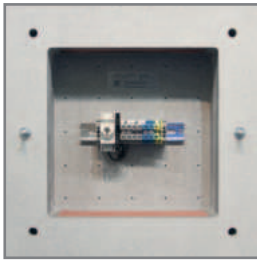

■ Example of installation