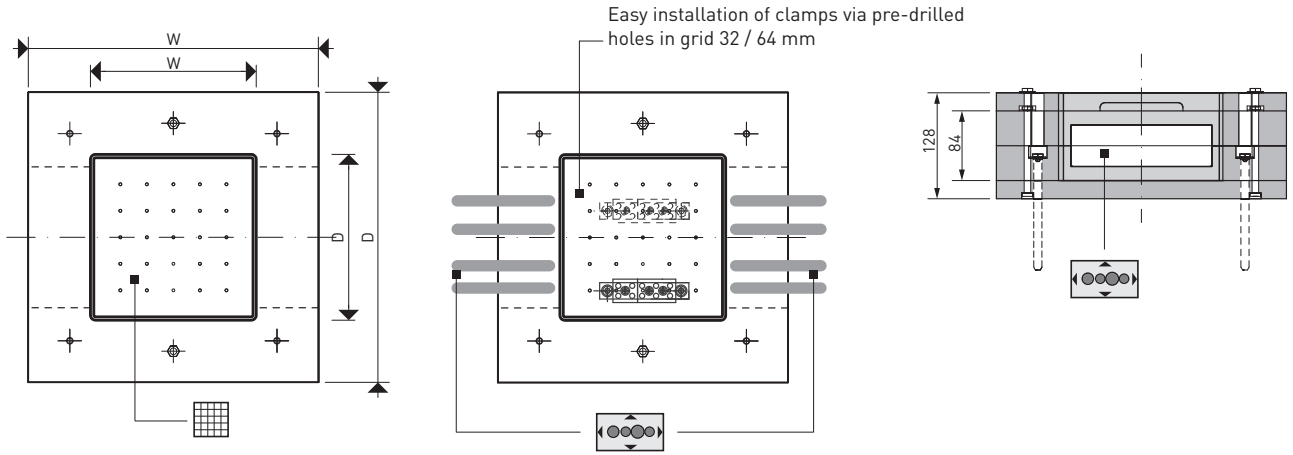

PRIOELEC EK Electro Terminal Box without Equipment

Electro Terminal Box PRIOELEC EK31