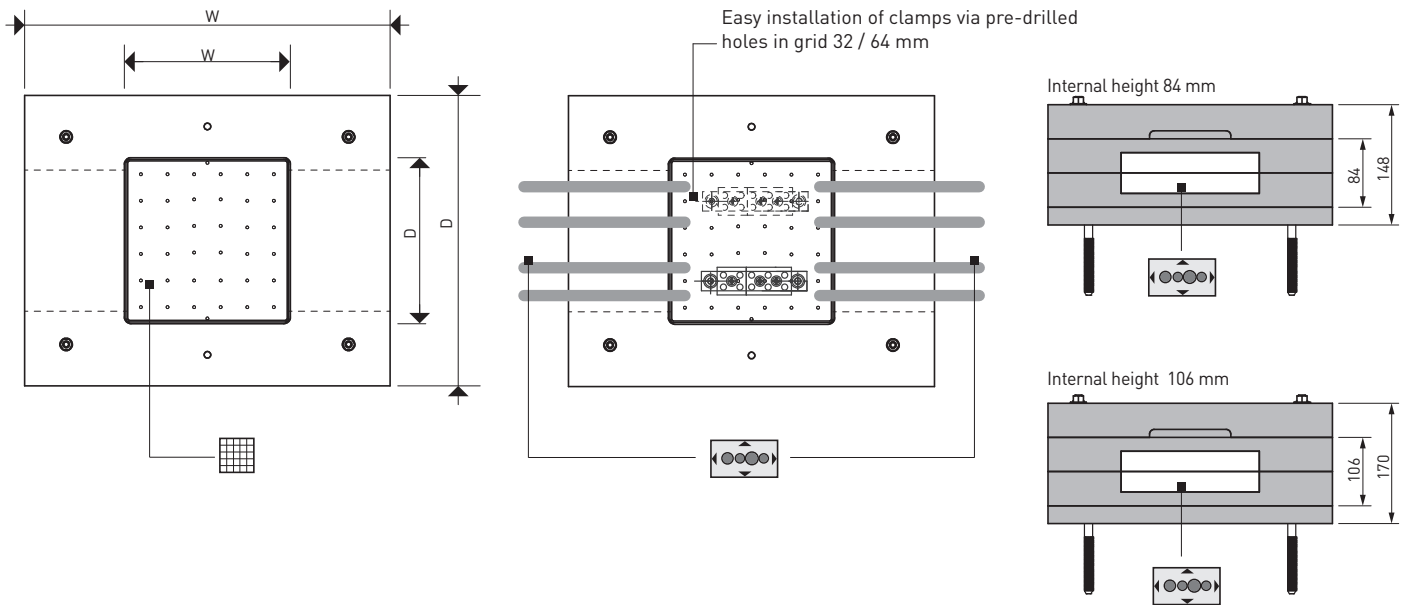

Electro Terminal Box PRIOELEC EK91