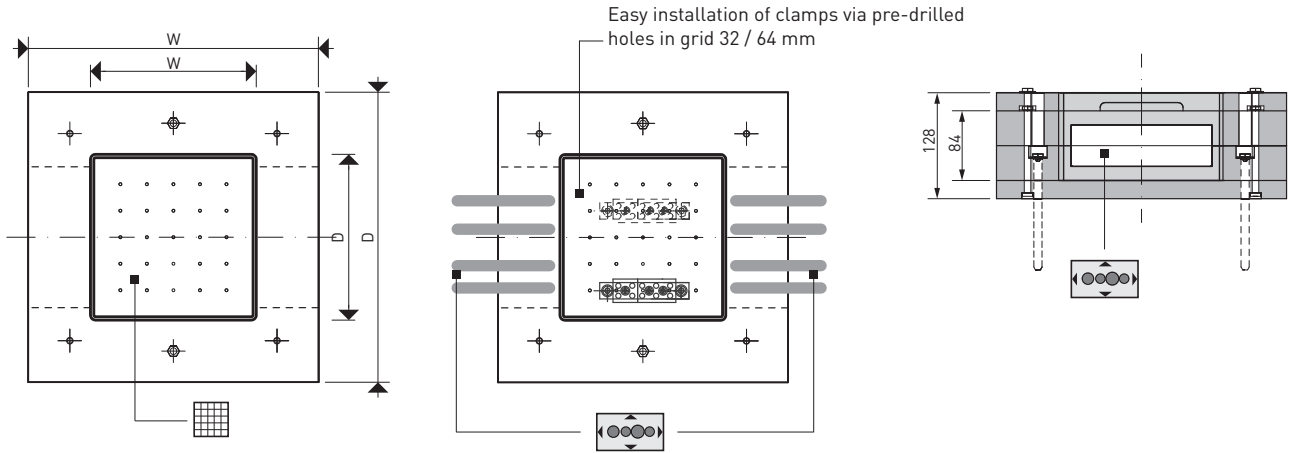

PRIOELEC EK Electro Terminal Box without Equipment

Electro Terminal Box PRIOELEC EK31