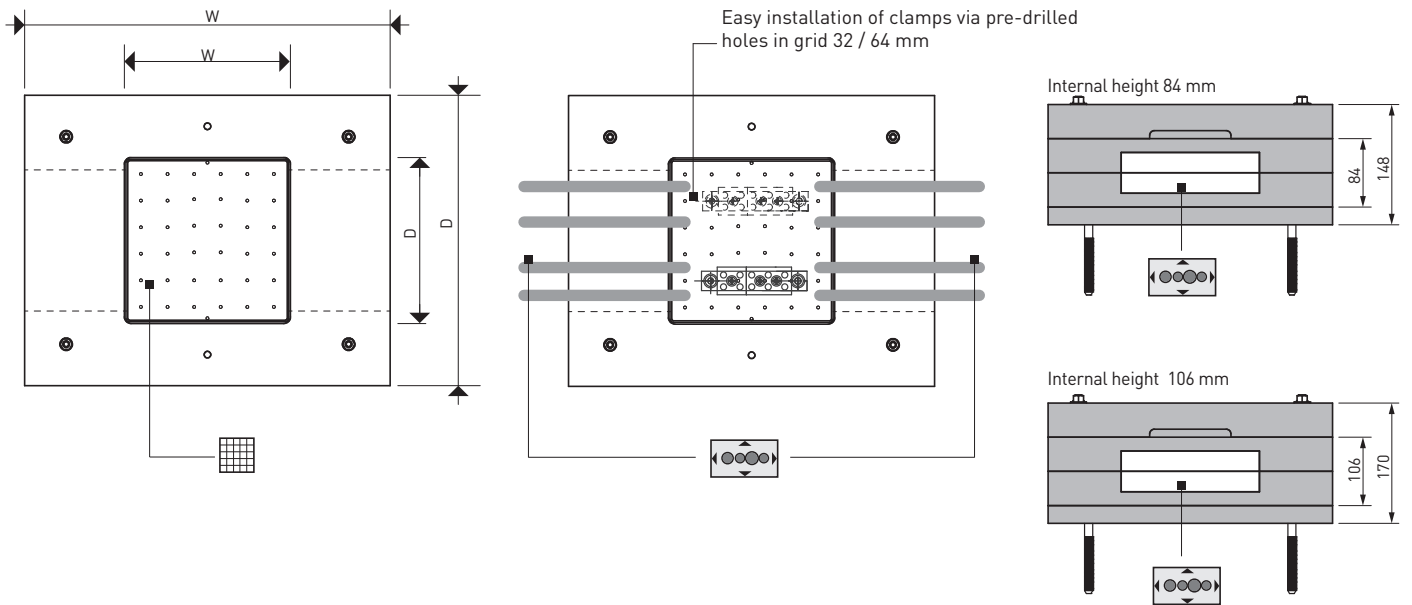

Electro Terminal Box PRIOELEC EK91