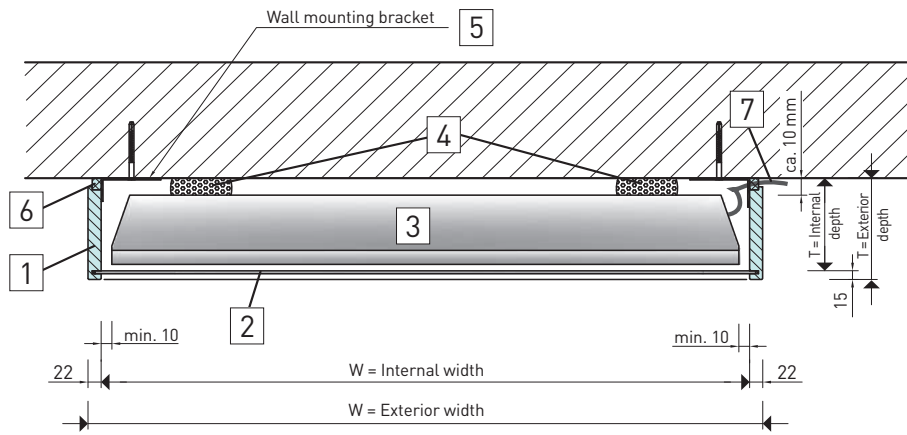

- 1 Housing soffit
- 2 Safety glass
- 3 Monitor (not included)
- 4 Distance buffer
- 5 Fixing bracket
- 6 Flexible fire and smoke seal, circumferential
- 7 Cable entry up to $\varnothing$ 10 mm
- 8 Additional rear wall