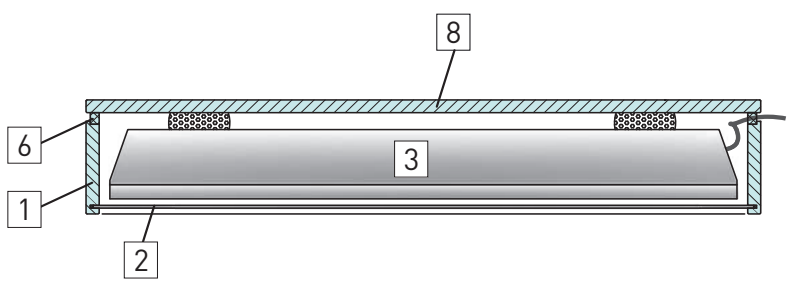

■ Many surfaces possible

Construction

- Housing made of non-combustible fire protection panels with easy-care surface
- Brilliant, tempered safety glass
- Cable entry with fire protection seal
- Simple installation
- Horizontal and vertical installation possible

Scope of delivery

- Housing kit with safety glass
- Mounting bracket with mounting material
- Installation template
- Installation Instruction

Material characteristic

- Non-combustible board with surface coating, classification A2 - s1, d0
- Standard colour white - similar to RAL 9016