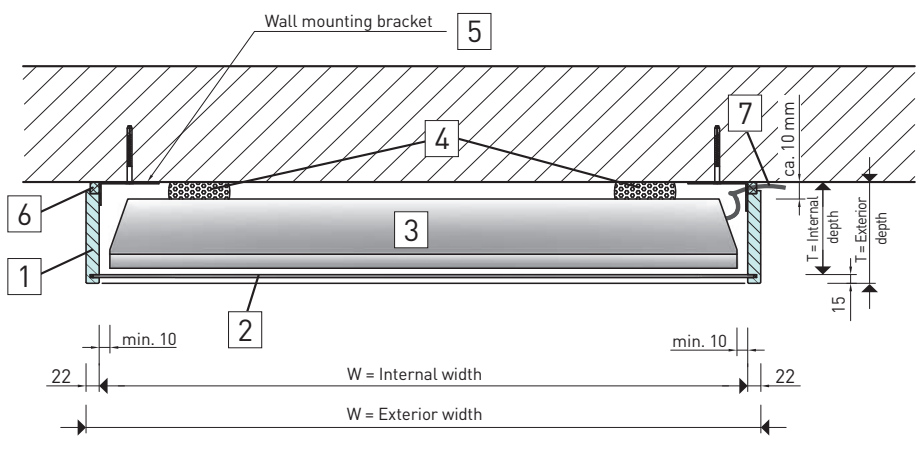

Scope of delivery

- Housing kit with safety glass
- Mounting bracket with mounting material
- Installation template
- Installation Instruction

Material characteristic

- Non-combustible board with surface coating, classification A2 - s1, d0
- Standard colour white - similar to RAL 9016