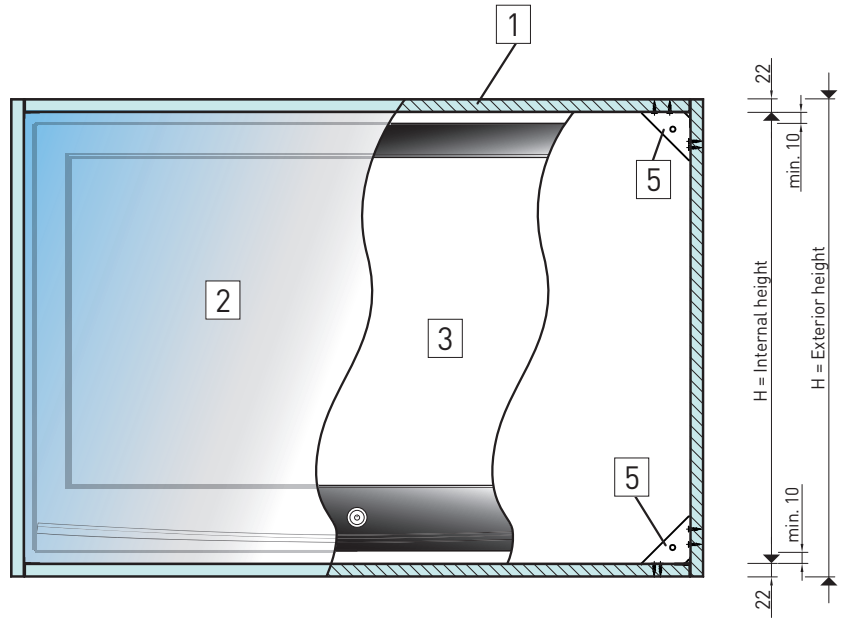

■ Many surfaces possible

Construction

- Housing made of non-combustible fire protection panels with easy-care surface
- Brilliant, tempered safety glass
- Cable entry with fire protection seal
- Simple installation
- Horizontal and vertical installation possible

Scope of delivery

- Housing kit with safety glass
- Mounting bracket with mounting material
- Installation template
- Installation Instruction

Material characteristic

- Non-combustible board with surface coating, classification A2 - s1, d0
- Standard colour white - similar to RAL 9016